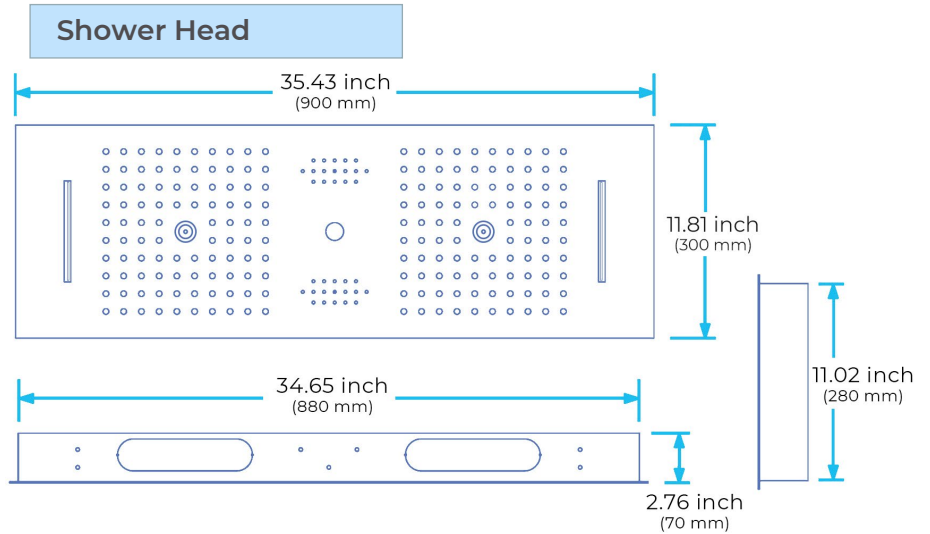

LUXURIOUS MATTE BLACK REMOTE CONTROLLED THERMOSTATIC RECESSED CEILING MOUNT LED MUSICAL RAINFALL WATERFALL SHOWER SYSTEM WITH HAND SHOWER AND 6 JETTED BODY SPRAYS SPECIFICATIONS

Shower Panel /Hose Material: 304 Stainless Steel
 Shower Head Size: 900*300 mm
 Showerheads Install: Embedded Ceiling Mounted
 Concealed Mixer Install: Wall-Mounted
 LED Shower Head Functions: Rainfall, Waterfall, Mist, Water Column
 Water Pressure: 0.3 MPA
 Water Flow: 16L/min~28L/min
 Shower Accessories Material: Brass
 LED Light: Need to Connect Power
 LED Light Color: 64 Color
 Shower Hose Length: 1.5M
 AC: 100-265V 50/60Hz
 Music: Need Bluetooth

Product shown is only for installation display purpose

All dimensions and specifications are nominal and may vary. Use actual products for accuracy in critical situations.

Shower Mixer

Product shown is only for installation display purpose

Hand Shower

Flow Rate: 2.0 GPM / 7.6 LPM

Shower Mixer Connections

Body Jet

FEATURES

- Material: Brass
- Base Plate Height: 5-1/8"
- Base Plate Width: 5-1/8"
- Jet Surface Area: 3-1/8"
- Surface Depth: 1/4"
- Adjustment Angle: 5°
- Male NPT Connection: 1/2"
- Maximum Flow Rate: 2.5 GPM (9.5L/min) max @ 80 psi