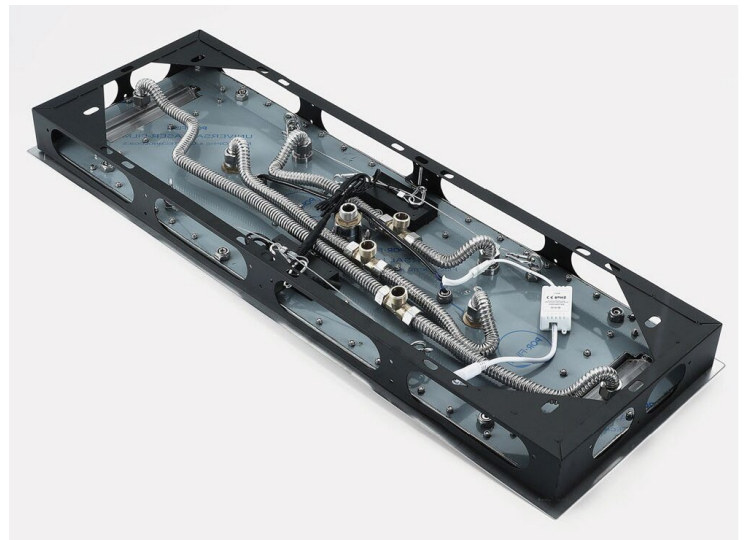

LUXURIOUS MATTE BLACK REMOTE CONTROLLED THERMOSTATIC RECESSED CEILING MOUNT LED MUSICAL RAINFALL WATERFALL SHOWER SYSTEM WITH HAND SHOWER AND 6 JETTED BODY SPRAYS SPECIFICATIONS

Shower Panel /Hose Material: 304 Stainless Steel
 Shower Head Size: 900*300 mm
 Showerheads Install: Embedded Ceiling Mounted
 Concealed Mixer Install: Wall-Mounted
 LED Shower Head Functions: Rainfall, Waterfall, Mist, Water Column
 Water Pressure: 0.3 MPA
 Water Flow: 16L/min~28L/min
 Shower Accessories Material: Brass
 LED Light: Need to Connect Power
 LED Light Color: 64 Color
 Shower Hose Length: 1.5M
 AC: 100-265V 50/60Hz
 Music: Need Bluetooth

Product shown is only for installation display purpose

All dimensions and specifications are nominal and may vary. Use actual products for accuracy in critical situations.

Shower Mixer

Product shown is only for installation display purpose

Hand Shower

Flow Rate: 2.0 GPM / 7.6 LPM

Shower Mixer Connections

Body Jet

FEATURES

- Material: Brass
- Base Plate Height: 5-1/8"
- Base Plate Width: 5-1/8"
- Jet Surface Area: 3-1/8"
- Surface Depth: 1/4"
- Adjustment Angle: 5°
- Male NPT Connection: 1/2"
- Maximum Flow Rate: 2.5 GPM (9.5L/min) max @ 80 psi