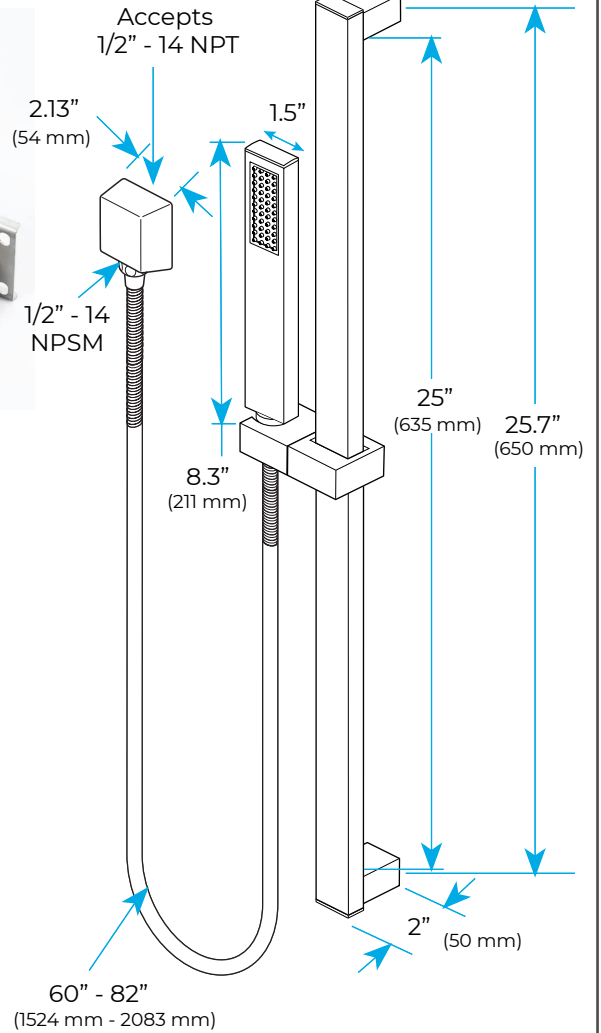

LUXURIOUS MATTE BLACK REMOTE CONTROLLED THERMOSTATIC RECESSED CEILING MOUNT LED MUSICAL RAINFALL WATERFALL SHOWER SYSTEM WITH HAND SHOWER AND 6 JETTED BODY SPRAYS SPECIFICATIONS

Shower Panel /Hose Material: 304 Stainless Steel
 Shower Head Size: 900*300 mm
 Showerheads Install: Embedded Ceiling Mounted
 Concealed Mixer Install: Wall-Mounted
 LED Shower Head Functions: Rainfall, Waterfall, Mist, Water Column
 Water Pressure: 0.3 MPA
 Water Flow: 16L/min~28L/min
 Shower Accessories Material: Brass
 LED Light: Need to Connect Power
 LED Light Color: 64 Color
 Shower Hose Length: 1.5M
 AC: 100-265V 50/60Hz
 Music: Need Bluetooth

Product shown is only for installation display purpose

All dimensions and specifications are nominal and may vary. Use actual products for accuracy in critical situations.

Shower Mixer

Product shown is only for installation display purpose

Hand Shower

Flow Rate: 2.0 GPM / 7.6 LPM

Shower Mixer Connections

Body Jet

FEATURES

- Material: Brass
- Base Plate Height: 5-1/8"
- Base Plate Width: 5-1/8"
- Jet Surface Area: 3-1/8"
- Surface Depth: 1/4"
- Adjustment Angle: 5°
- Male NPT Connection: 1/2"
- Maximum Flow Rate: 2.5 GPM (9.5L/min) max @ 80 psi