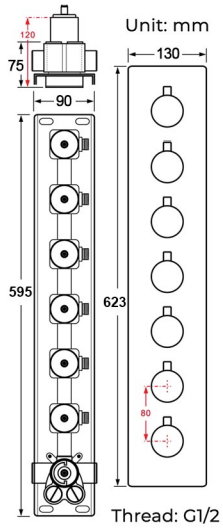

LUXURIOUS MATTE BLACK REMOTE CONTROLLED THERMOSTATIC RECESSED CEILING MOUNT LED MUSICAL RAINFALL WATERFALL SHOWER SYSTEM WITH HAND SHOWER AND 6 JETTED BODY SPRAYS SPECIFICATIONS

Shower Panel /Hose Material: 304 Stainless Steel
 Shower Head Size: 900*300 mm
 Showerheads Install: Embedded Ceiling Mounted
 Concealed Mixer Install: Wall-Mounted
 LED Shower Head Functions: Rainfall, Waterfall, Mist, Water Column
 Water Pressure: 0.3 MPA
 Water Flow: 16L/min~28L/min
 Shower Accessories Material: Brass
 LED Light: Need to Connect Power
 LED Light Color: 64 Color
 Shower Hose Length: 1.5M
 AC: 100-265V 50/60Hz
 Music: Need Bluetooth

Product shown is only for installation display purpose

All dimensions and specifications are nominal and may vary. Use actual products for accuracy in critical situations.

Shower Mixer

Product shown is only for installation display purpose

Hand Shower

Flow Rate: 2.0 GPM / 7.6 LPM

Shower Mixer Connections

Body Jet

FEATURES

- Material: Brass
- Base Plate Height: 5-1/8"
- Base Plate Width: 5-1/8"
- Jet Surface Area: 3-1/8"
- Surface Depth: 1/4"
- Adjustment Angle: 5°
- Male NPT Connection: 1/2"
- Maximum Flow Rate: 2.5 GPM (9.5L/min) max @ 80 psi