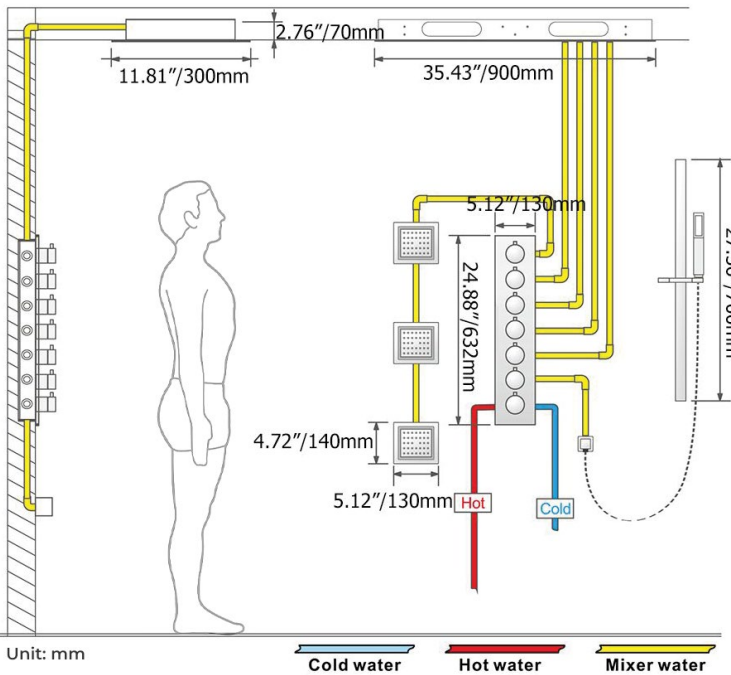

LUXURIOUS MATTE BLACK REMOTE CONTROLLED THERMOSTATIC RECESSED CEILING MOUNT LED MUSICAL RAINFALL WATERFALL SHOWER SYSTEM WITH HAND SHOWER AND 6 JETTED BODY SPRAYS SPECIFICATIONS

Shower Panel /Hose Material: 304 Stainless Steel
 Shower Head Size: 900*300 mm
 Showerheads Install: Embedded Ceiling Mounted
 Concealed Mixer Install: Wall-Mounted
 LED Shower Head Functions: Rainfall, Waterfall, Mist, Water Column
 Water Pressure: 0.3 MPA
 Water Flow: 16L/min~28L/min
 Shower Accessories Material: Brass
 LED Light: Need to Connect Power
 LED Light Color: 64 Color
 Shower Hose Length: 1.5M
 AC: 100-265V 50/60Hz
 Music: Need Bluetooth

Product shown is only for installation display purpose

All dimensions and specifications are nominal and may vary. Use actual products for accuracy in critical situations.

Shower Mixer

Product shown is only for installation display purpose

Hand Shower

Flow Rate: 2.0 GPM / 7.6 LPM

Shower Mixer Connections

Body Jet

FEATURES

- Material: Brass
- Base Plate Height: 5-1/8"
- Base Plate Width: 5-1/8"
- Jet Surface Area: 3-1/8"
- Surface Depth: 1/4"
- Adjustment Angle: 5°
- Male NPT Connection: 1/2"
- Maximum Flow Rate: 2.5 GPM (9.5L/min) max @ 80 psi