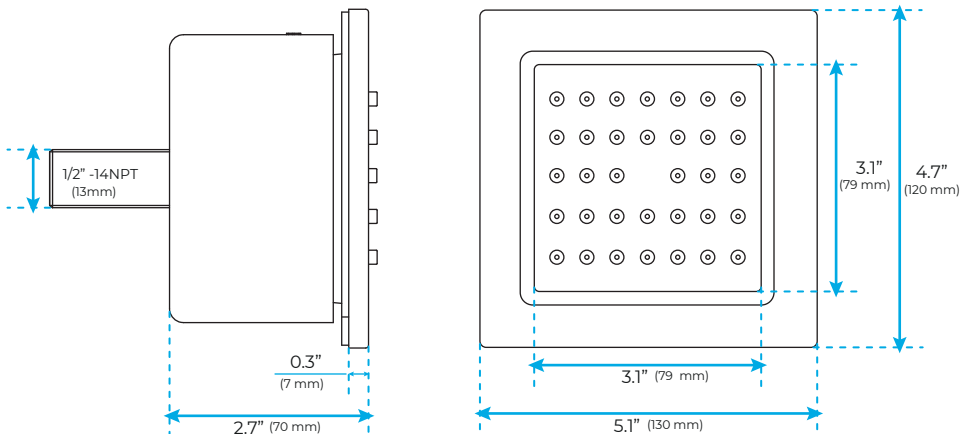

LUXURIOUS MATTE BLACK REMOTE CONTROLLED THERMOSTATIC RECESSED CEILING MOUNT LED MUSICAL RAINFALL WATERFALL SHOWER SYSTEM WITH HAND SHOWER AND 6 JETTED BODY SPRAYS SPECIFICATIONS

Shower Panel /Hose Material: 304 Stainless Steel
 Shower Head Size: 900*300 mm
 Showerheads Install: Embedded Ceiling Mounted
 Concealed Mixer Install: Wall-Mounted
 LED Shower Head Functions: Rainfall, Waterfall, Mist, Water Column
 Water Pressure: 0.3 MPA
 Water Flow: 16L/min~28L/min
 Shower Accessories Material: Brass
 LED Light: Need to Connect Power
 LED Light Color: 64 Color
 Shower Hose Length: 1.5M
 AC: 100-265V 50/60Hz
 Music: Need Bluetooth

Product shown is only for installation display purpose

All dimensions and specifications are nominal and may vary. Use actual products for accuracy in critical situations.

Shower Mixer

Product shown is only for installation display purpose

Hand Shower

Flow Rate: 2.0 GPM / 7.6 LPM

Shower Mixer Connections

Body Jet

FEATURES

- Material: Brass
- Base Plate Height: 5-1/8"
- Base Plate Width: 5-1/8"
- Jet Surface Area: 3-1/8"
- Surface Depth: 1/4"
- Adjustment Angle: 5°
- Male NPT Connection: 1/2"
- Maximum Flow Rate: 2.5 GPM (9.5L/min) max @ 80 psi